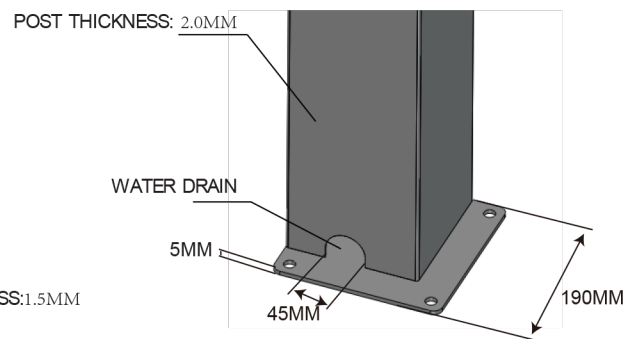

Materials: 6063-T5

FlexPatio POWER+ Motorized Pergola 13' x 20' - Foundation Plan