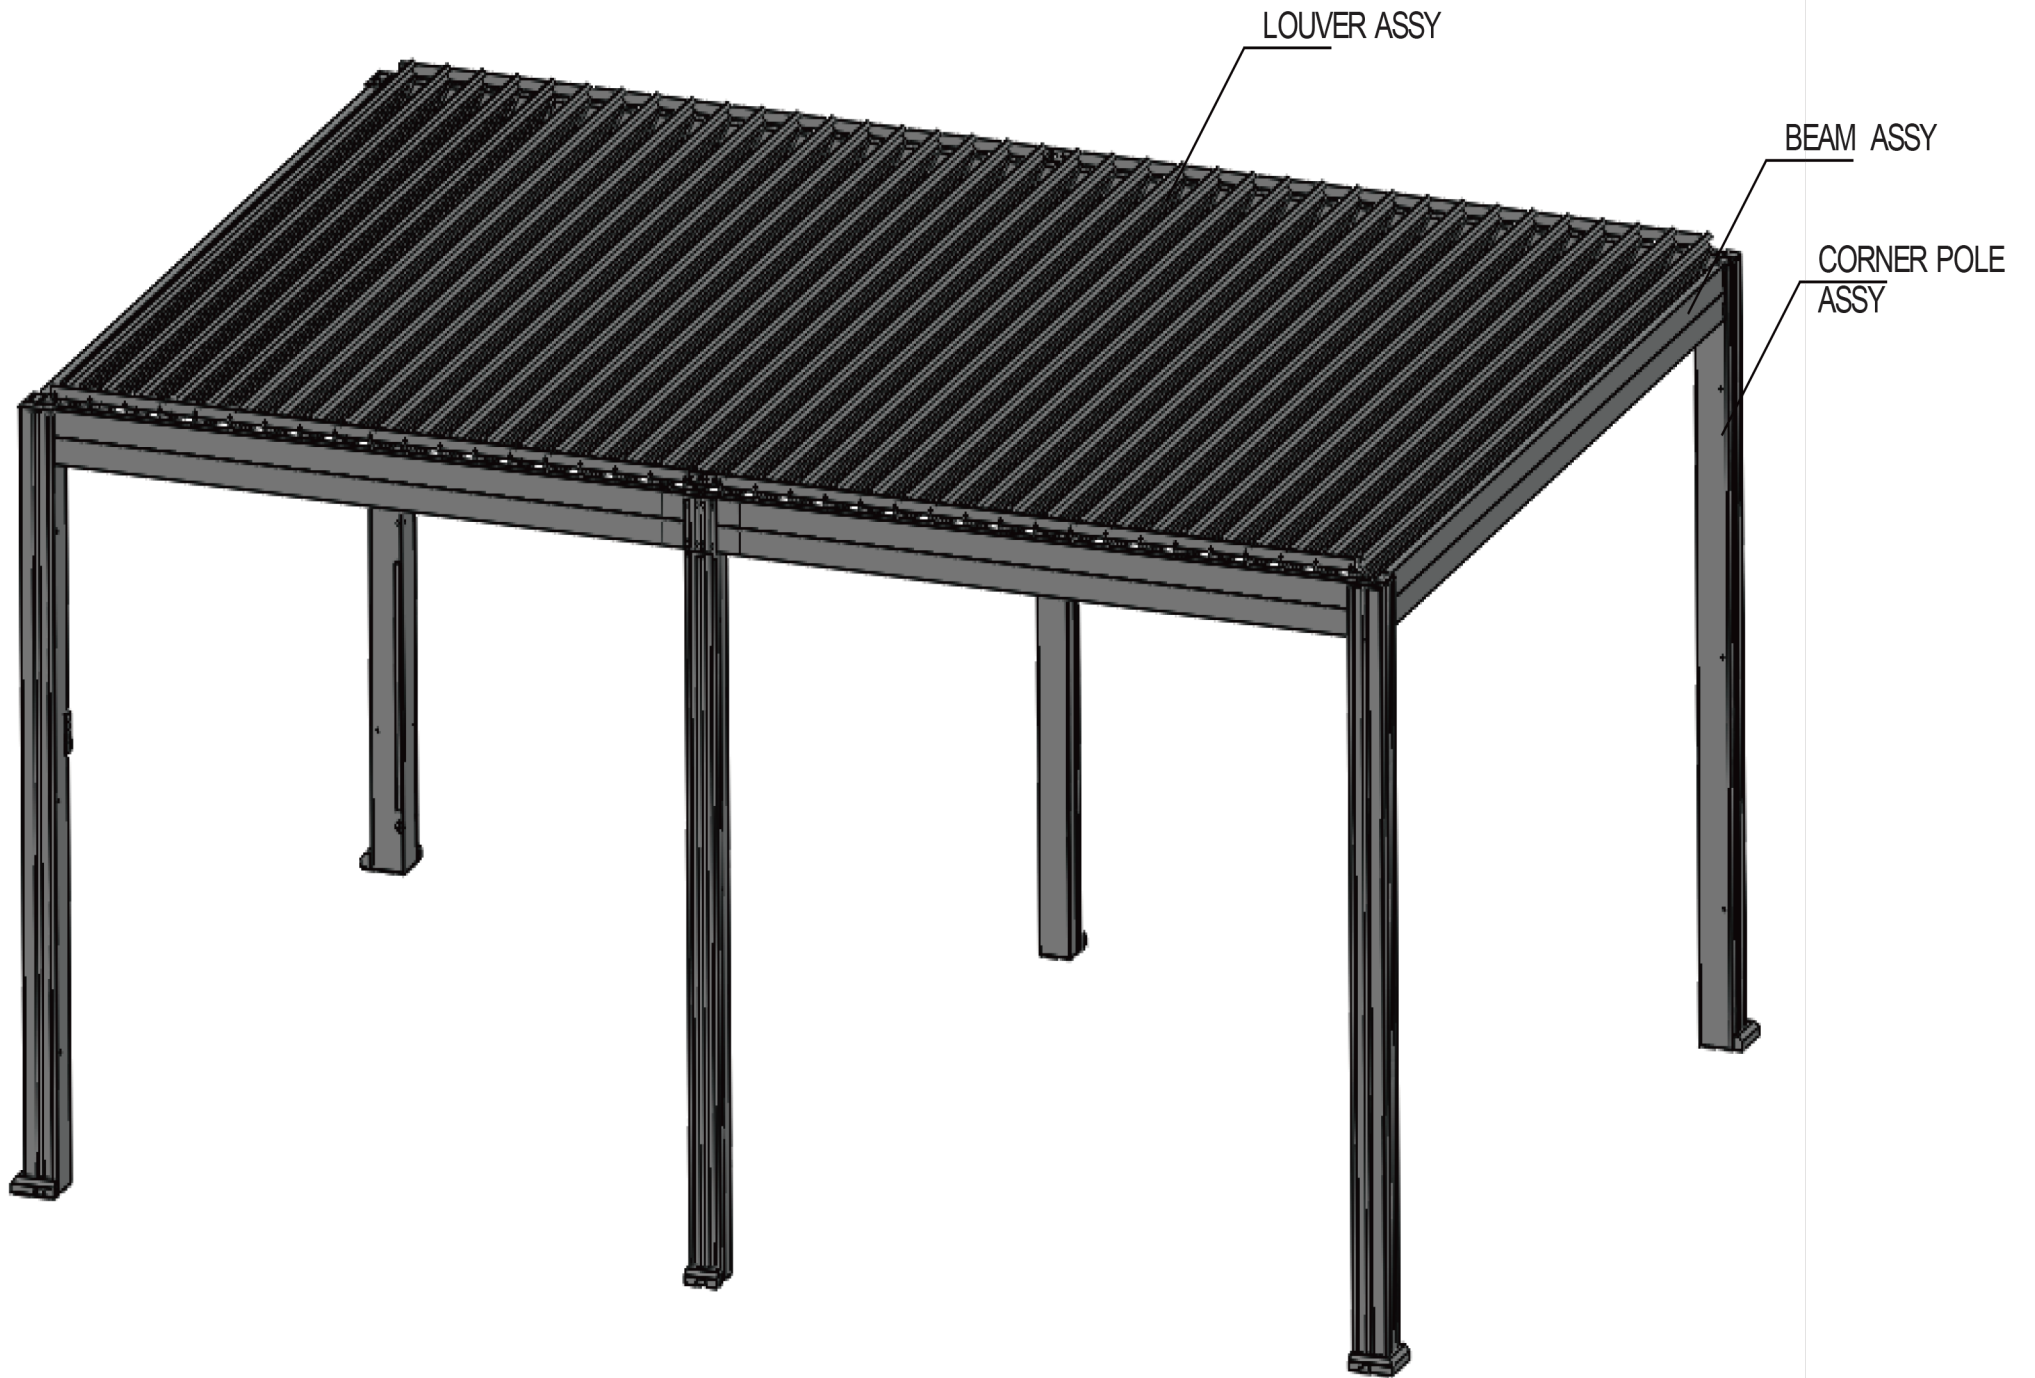

Materials: 6063-T5

FlexPatio POWER+ Motorized Pergola 13' x 20' - Foundation Plan