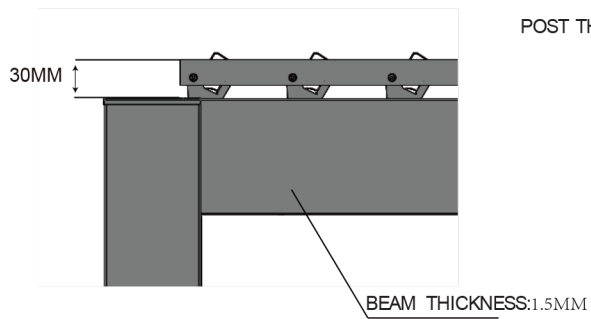

Materials: 6063-T5

FlexPatio POWER+ Motorized Pergola 13' x 20' - Foundation Plan