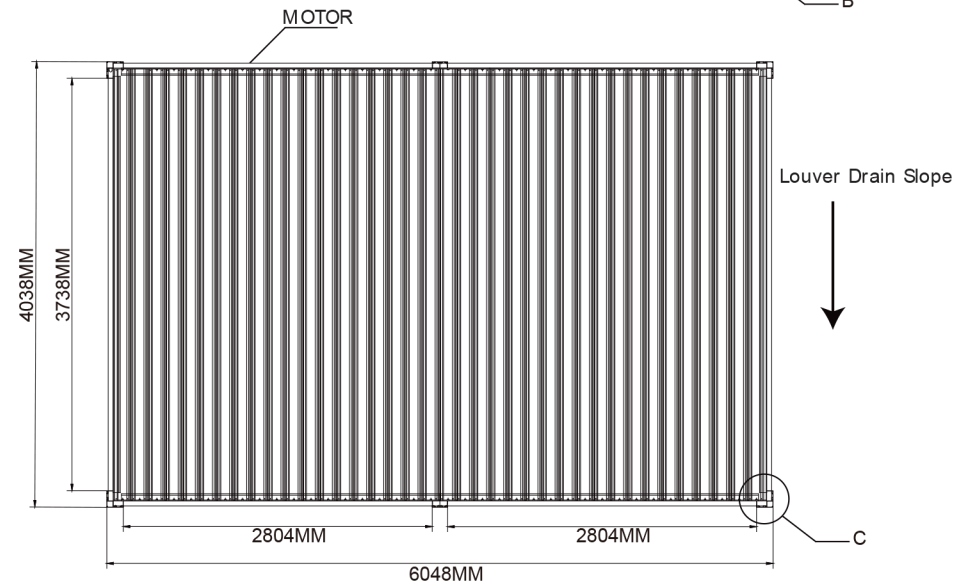

Materials: 6063-T5

FlexPatio POWER+ Motorized Pergola 13' x 20' - Foundation Plan