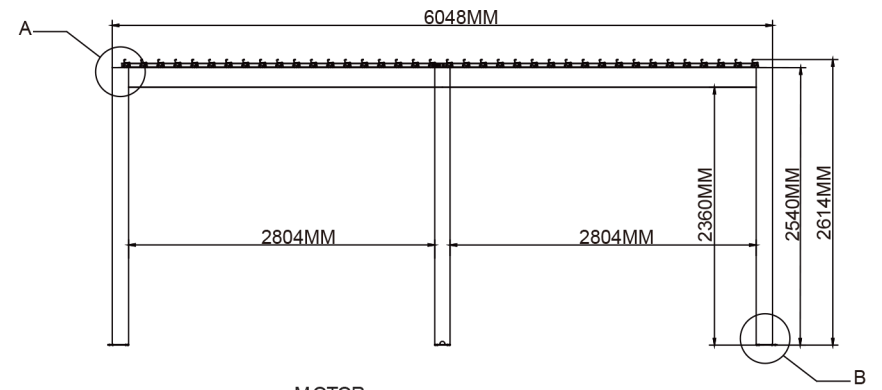

Materials: 6063-T5

FlexPatio POWER+ Motorized Pergola 13' x 20' - Foundation Plan