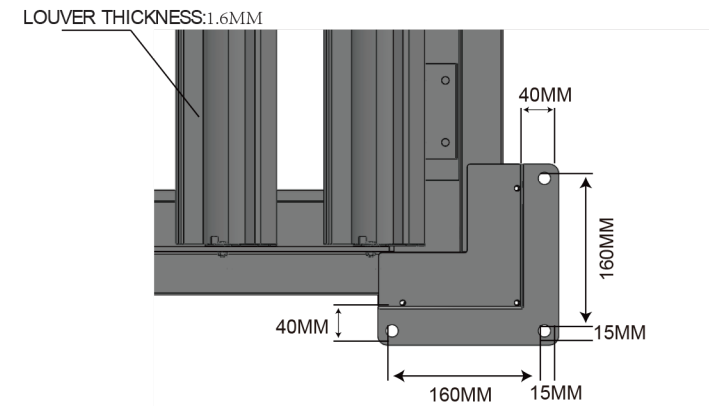

Materials: 6063-T5

FlexPatio POWER+ Motorized Pergola 13' x 20' - Foundation Plan